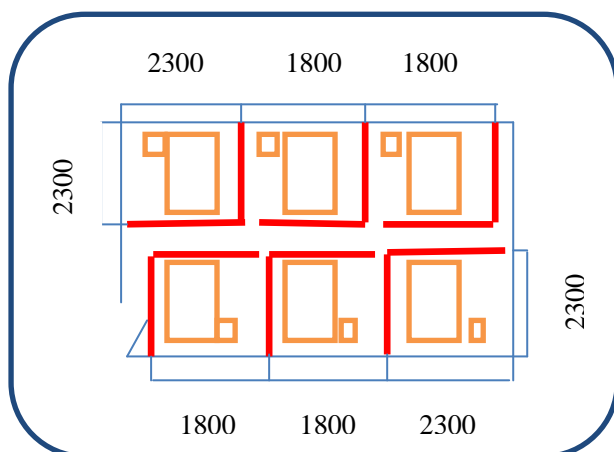

six-bed room